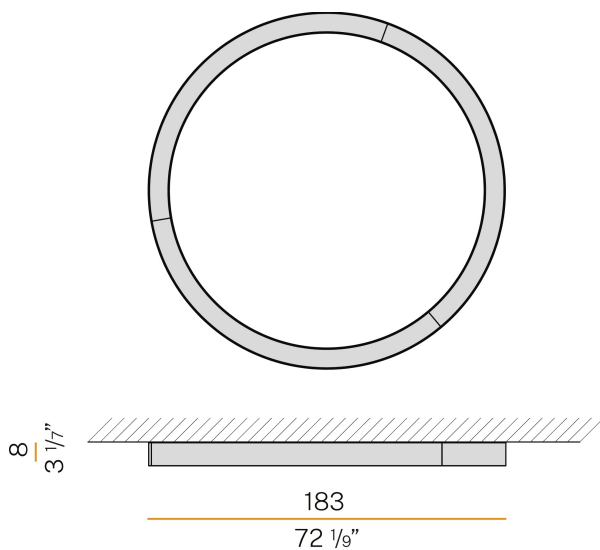

Technical drawing